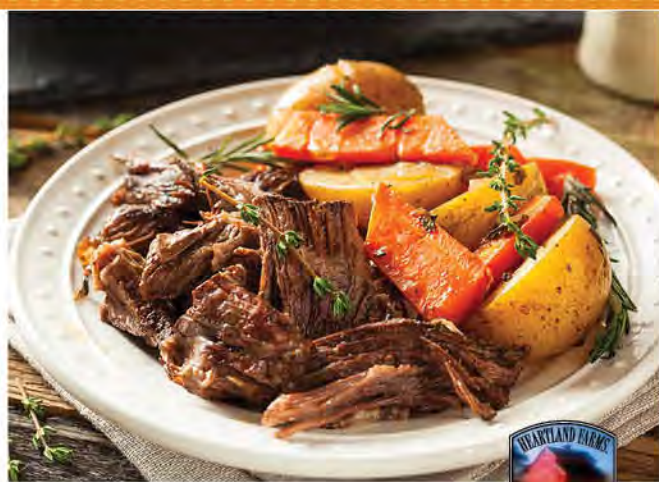

\$4.65 **KEMPS ICE CREAM** VANILLA, FLAVORED OR LOW FAT YOGURT 48 OZ.

meat

WHOLESTONE CENTER CUT LOIN PORK CHOPS
FRESH BONELESS PER LB.

\$2.88

HEARTLAND FARMS ARM CUT CHUCK ROAST
ALL NATURAL BONELESS USDA CHOICE PER LB.