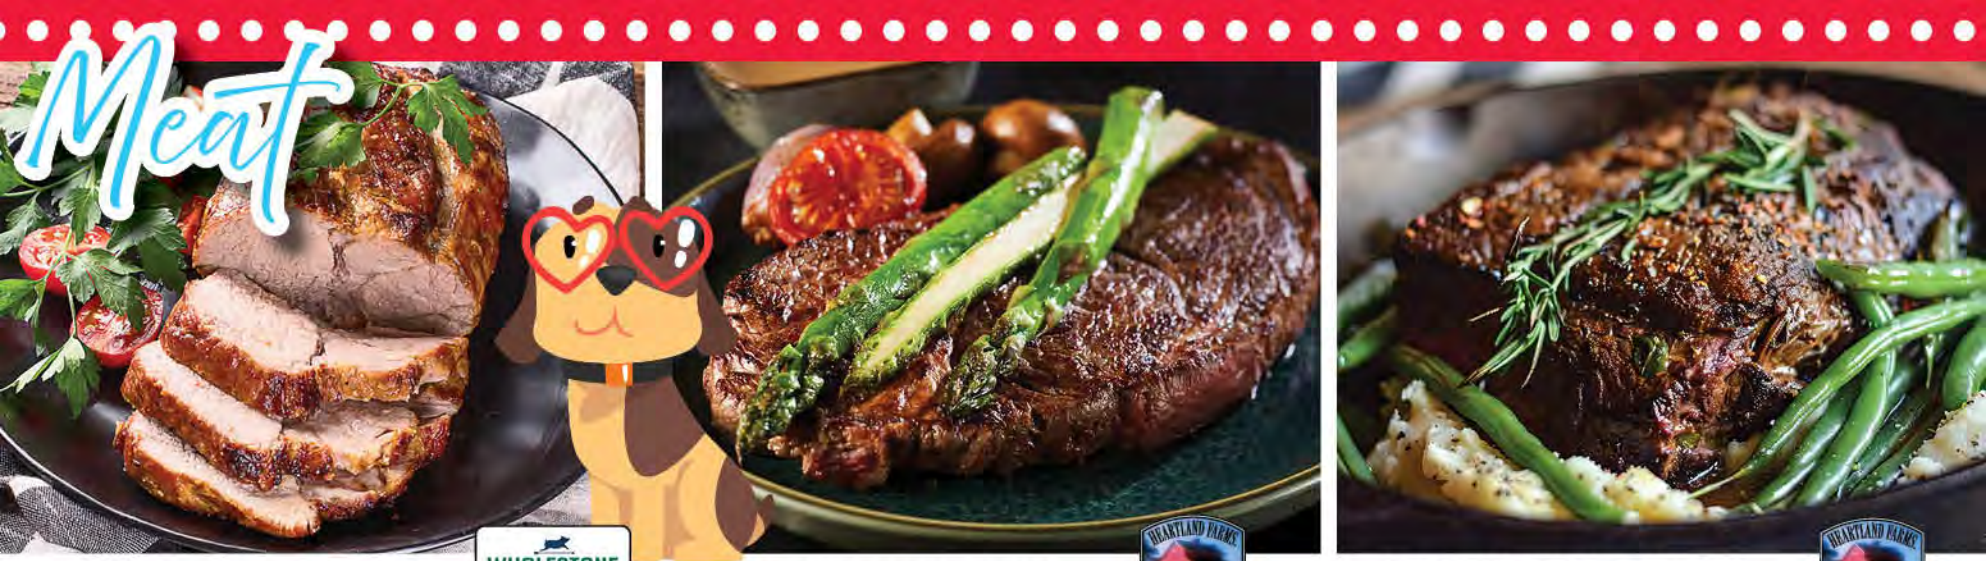

\$12.88
HEARTLAND FARMS NEW YORK STRIP STEAK
ALL NATURAL BONELESS PER LB.

\$2.29

BRUSSELS SPROUTS
PER LB.

Prices good the week of February 10, 2025

\$4.99

CASS CLAY SWISS CHOCOLATE MILK
GALLON

WHOLESTONE FARMS
PORK LOIN ROAST
 FRESH BONELESS CENTER CUT PER LB.
\$2.69