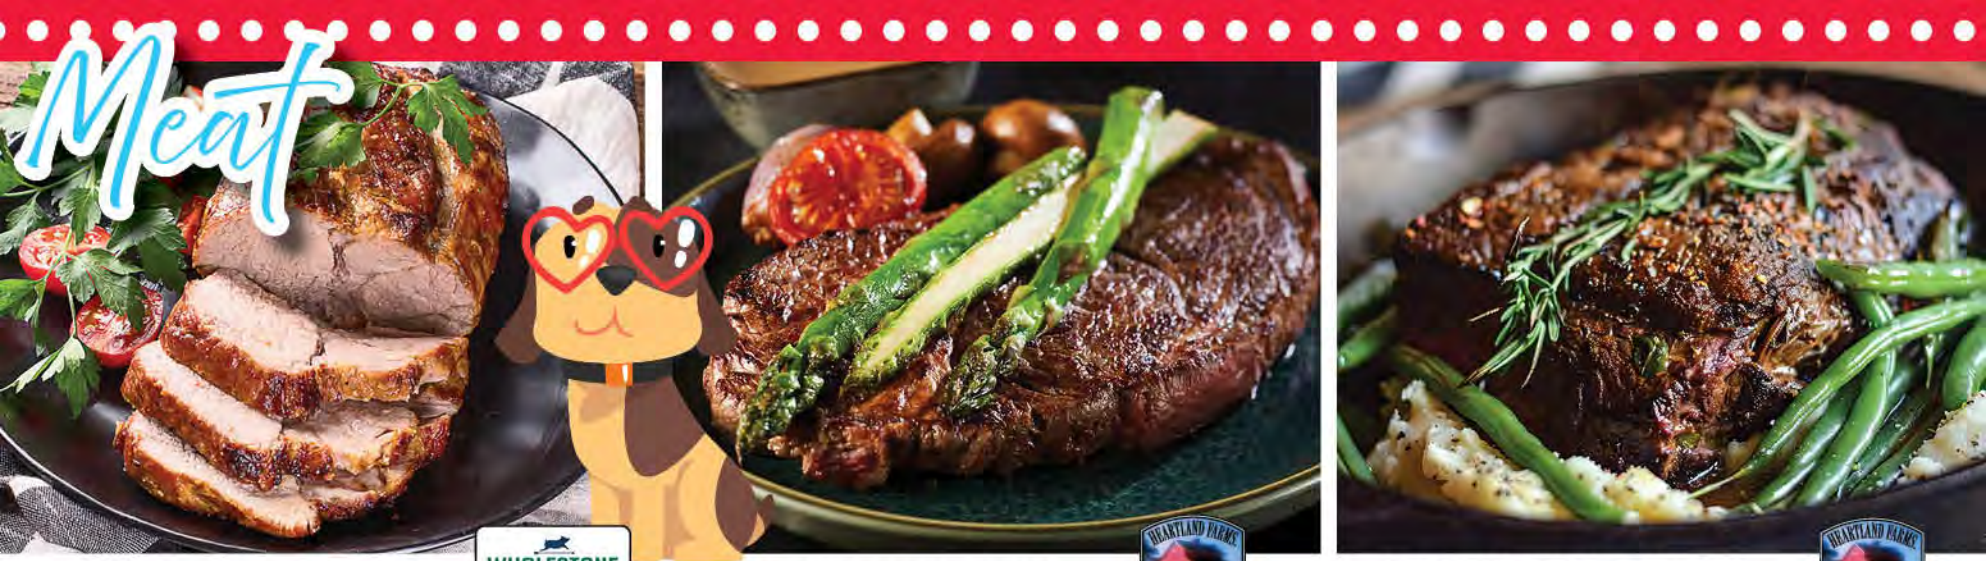

WHOLESTONE FARMS
PORK LOIN ROAST
FRESH BONELESS CENTER CUT PER LB.
$2.69

HEARTLAND FARMS
SIRLOIN TIP STEAK
ALL NATURAL USDA CHOICE
BONELESS PER LB.
$6.29

HEARTLAND FARMS
SIRLOIN TIP ROAST
ALL NATURAL USDA CHOICE
BONELESS PER LB.
$5.88

$3.48
WHOLESTONE FARMS LOIN BACK RIBS
FRESH PER LB.

$2.78
WHOLESTONE FARMS PORK TENDERLOIN
FRESH PER LB.

$21.99
HEARTLAND FARMS BEEF TENDERLOIN STEAK
ALL NATURAL USDA CHOICE
BONELESS PER LB.

$6.50
AMBASSADOR WIENERS
OLD FASHIONED OR BEEF
9.75-12 OZ.

$3.75
SMITHFIELD CUBED OR DICED HAM
8 OZ.

2/$4
DUTCH FARMS CHICKEN KIEV
5 OZ.

$7.57
DUTCH FARMS MEATBALLS
HOMESTYLE OR ITALIAN 28 OZ.

$9.99
SCHWEIGERT CHICKEN NUGGETS
STRIPS, ORIGINAL, BBQ OR BUFFALO
CHICKEN BITES OR CHICKEN PATTIES 48 OZ.

$5.99
DELIMEX CHICKEN QUESADILLAS
CHICKEN OR BEEF TAQUITOS 8-20 OZ.

$4.25
SMITHFIELD SLICED BACON
ORIGINAL OR THICK CUT 12 OZ.

$5.99
JUST BARE CHICKEN BREAST TENDERS
ALL NATURAL 14 OZ.

$27.99
HARVEST OF THE SEA RAW TIGER SHRIMP
8/12 CT. TAIL-ON 2 LB. PKG.

$10.88
LOBSTER TAILS
WILD CAUGHT
4 OZ. AVERAGE EACH